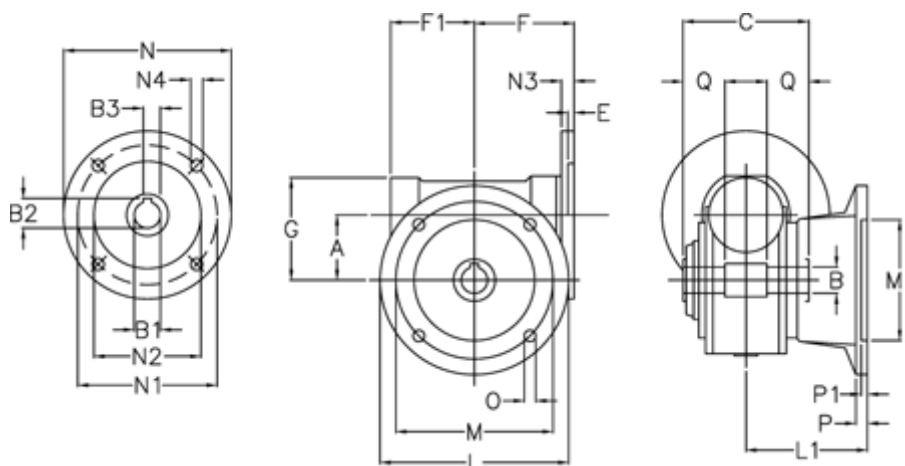

Article number: 390204403542810
 Description: Worm gear
 VF 44-F2-35-71B14

Measures

A	= 44.6	F1	= 54	N2	= 70
B	= 18 H7	G	= 71	N3	= 10
B1 E7	= 14	L	= 110	N4	= 7
B2	= 16.3	L1	= 60.5	O	= 8.5
B3 H9	= 5	M	= 87	P	= 9
C	= 64	M1	= 60	P1	= 7
E	= 2	N	= 105	Q	= 24.5
F	= 65	N1	= 85		